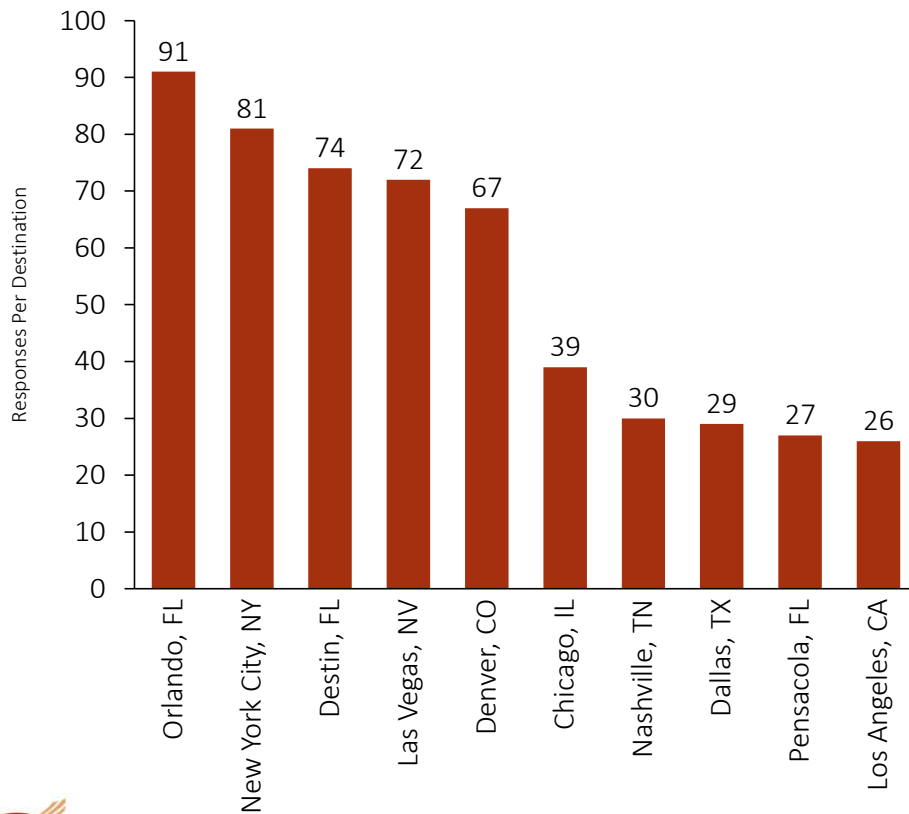

Q. When you vacation, on average how many people from your household travel with you?

- When vacationing, most respondents stated that they travel with 2-6 people from their household.

# Vacation Destination Analysis: Survey Results

## Q. What are your top five favorite vacation destinations?

Top 10 Favorite Vacation Destinations

- 329 Survey respondents, each selected up to five favorite vacation destinations.
- Respondents mentioned more than 240 unique vacation destinations.
- The top three mentioned vacation destinations mentioned were Orlando, FL followed by New York City, NY and Destin, FL.
- When destinations were grouped into areas, the “panhandle” was the favorite for vacations. Specific destinations mentioned include Destin FL, Pensacola FL, Gulf Shores AL, Panama City Beach FL, Fort Walton Beach FL, Orange Beach AL, Santa Rosa FL, Dauphin Island AL; in total, the area collected 145 responses, 59% more than Orlando, FL.