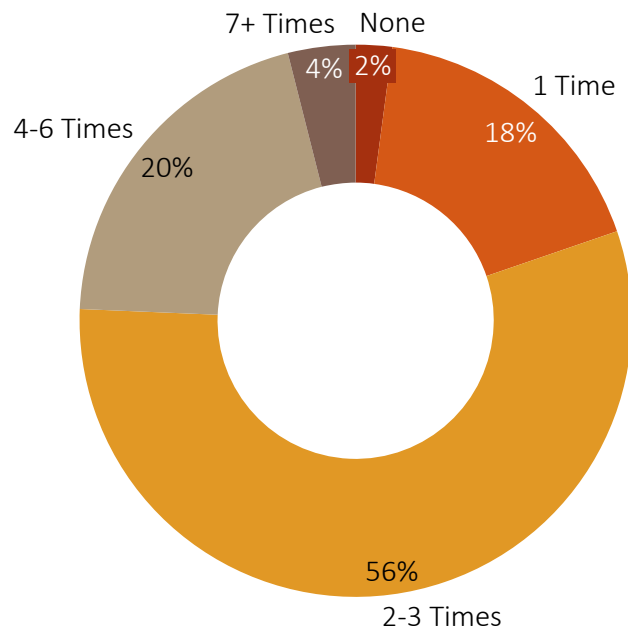

Vacation Destination Analysis: Survey Results

Q. On average, how many vacations do you take per year that require out-of-state travel?

- Most respondents stated that they vacation 2-3 times each year.

Q. When you vacation, on average how many people from your household travel with you?