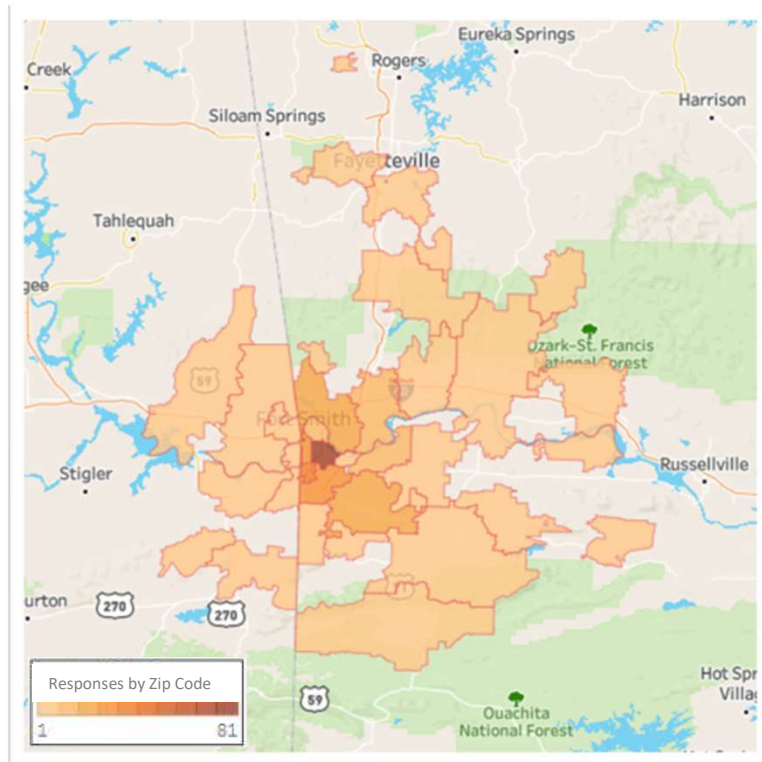

Vacation Destination Analysis: Survey Results

Q. What is your home Zip Code?

Primary Survey Response Area