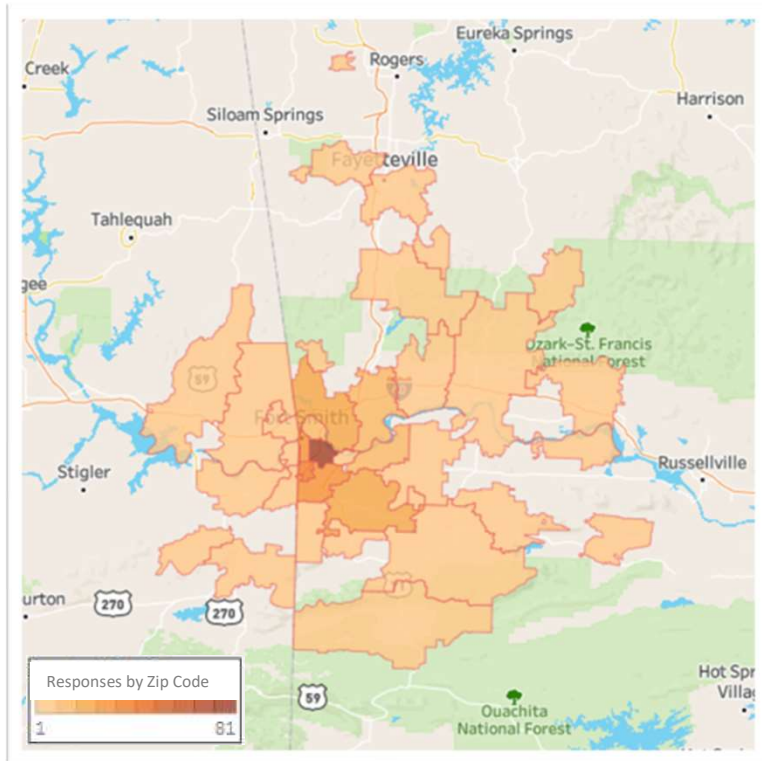

FORT SMITH

REGIONAL AIRPORT

Vacation Destination Analysis

Vacation Destination Analysis: Survey Results

Q. What is your home Zip Code?

Primary Survey Response Area

Q. What is your home zip code?

Outside Primary Survey Response Area

Within Primary Survey Response Area

- Most survey respondents live near the Fort Smith Regional Airport (FSM).

Vacation Destination Analysis: Survey Results

Q. On average, how many vacations do you take per year that require out-of-state travel?

Vacation Destination Analysis: Survey Results

Q. What are your top five favorite vacation destinations?

Top 10 Favorite Vacation Destinations

- 329 Survey respondents, each selected up to five favorite vacation destinations.
- Respondents mentioned more than 240 unique vacation destinations.
- The top three mentioned vacation destinations mentioned were Orlando, FL followed by New York City, NY and Destin, FL.
- When destinations were grouped into areas, the “panhandle” was the favorite for vacations. Specific destinations mentioned include Destin FL, Pensacola FL, Gulf Shores AL, Panama City Beach FL, Fort Walton Beach FL, Orange Beach AL, Santa Rosa FL, Dauphin Island AL; in total, the area collected 145 responses, 59% more than Orlando, FL.