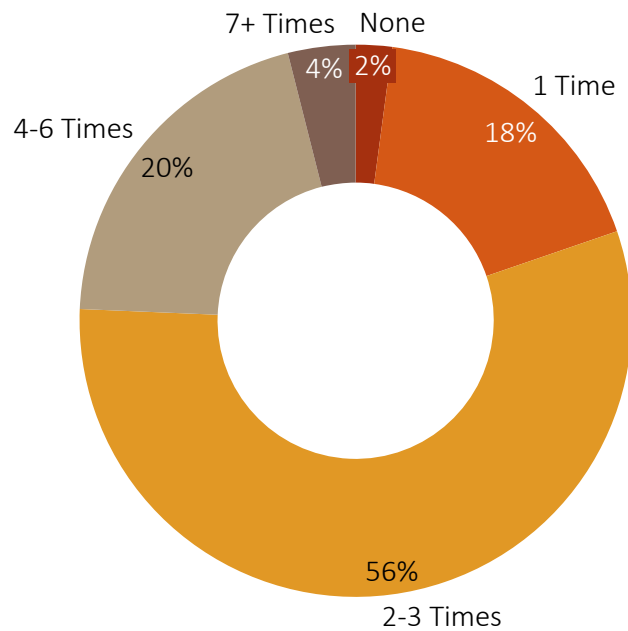

FORT SMITH

REGIONAL AIRPORT

Vacation Destination Analysis

Vacation Destination Analysis: Survey Results

Q. What is your home Zip Code?

Primary Survey Response Area

Q. What is your home zip code?

Outside Primary Survey Response Area

Within Primary Survey Response Area

- Most survey respondents live near the Fort Smith Regional Airport (FSM).

Vacation Destination Analysis: Survey Results

Q. On average, how many vacations do you take per year that require out-of-state travel?

Vacation Destination Analysis: Survey Results

Q. What are your top five favorite vacation destinations?

Top 10 Favorite Vacation Destinations

- 329 Survey respondents, each selected up to five favorite vacation destinations.
- Respondents mentioned more than 240 unique vacation destinations.
- The top three mentioned vacation destinations mentioned were Orlando, FL followed by New York City, NY and Destin, FL.
- When destinations were grouped into areas, the “panhandle” was the favorite for vacations. Specific destinations mentioned include Destin FL, Pensacola FL, Gulf Shores AL, Panama City Beach FL, Fort Walton Beach FL, Orange Beach AL, Santa Rosa FL, Dauphin Island AL; in total, the area collected 145 responses, 59% more than Orlando, FL.