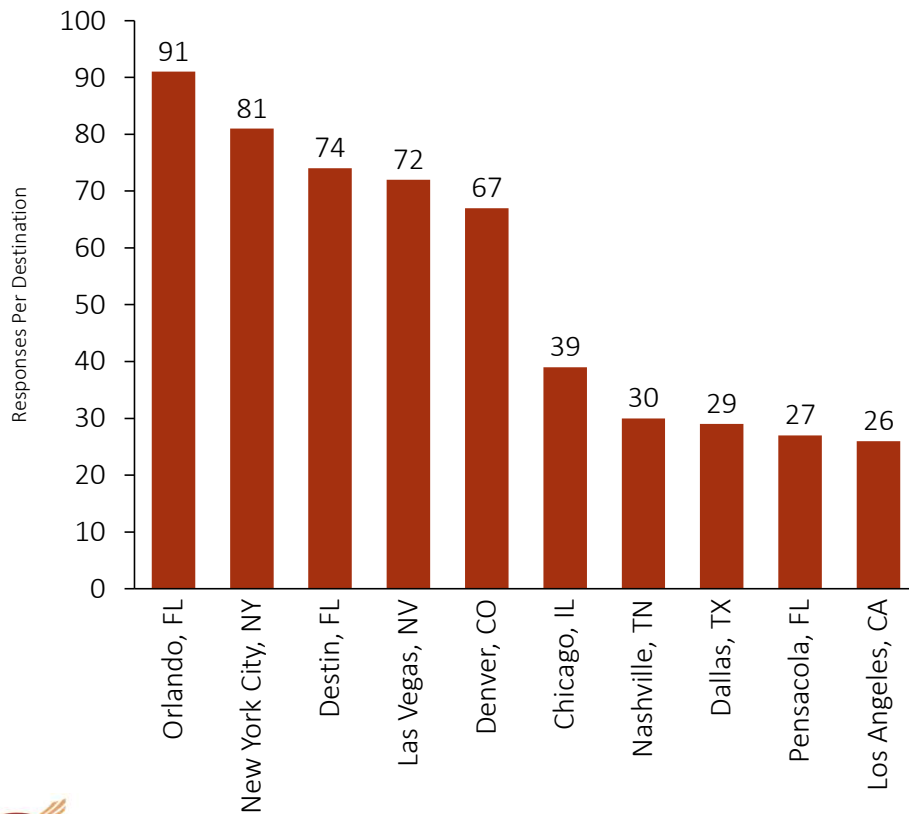

Within Primary Survey Response Area

- Most survey respondents live near the Fort Smith Regional Airport (FSM).

Vacation Destination Analysis: Survey Results

Q. On average, how many vacations do you take per year that require out-of-state travel?

- Most respondents stated that they vacation 2-3 times each year.

Q. When you vacation, on average how many people from your household travel with you?

- When vacationing, most respondents stated that they travel with 2-6 people from their household.

Vacation Destination Analysis: Survey Results

Q. What are your top five favorite vacation destinations?

Top 10 Favorite Vacation Destinations

- 329 Survey respondents, each selected up to five favorite vacation destinations.
- Respondents mentioned more than 240 unique vacation destinations.
- The top three mentioned vacation destinations mentioned were Orlando, FL followed by New York City, NY and Destin, FL.
- When destinations were grouped into areas, the “panhandle” was the favorite for vacations. Specific destinations mentioned include Destin FL, Pensacola FL, Gulf Shores AL, Panama City Beach FL, Fort Walton Beach FL, Orange Beach AL, Santa Rosa FL, Dauphin Island AL; in total, the area collected 145 responses, 59% more than Orlando, FL.