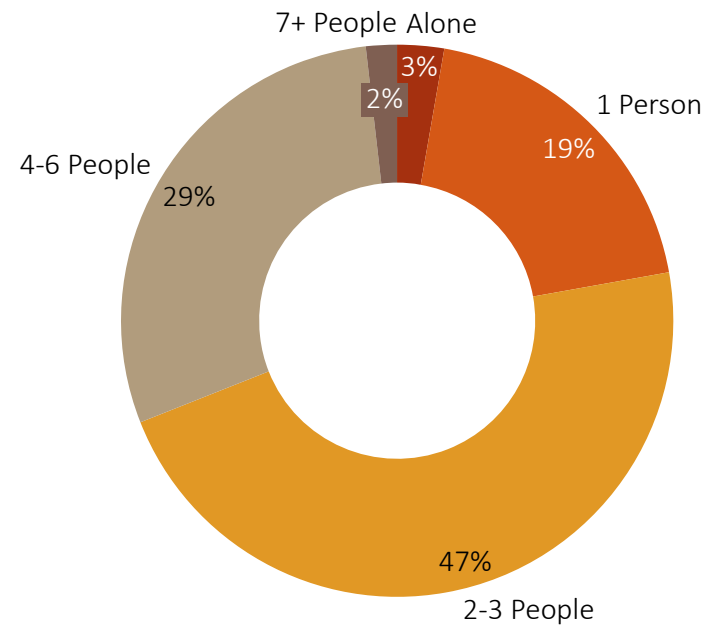

Within Primary Survey Response Area

- Most survey respondents live near the Fort Smith Regional Airport (FSM).

Vacation Destination Analysis: Survey Results

Q. On average, how many vacations do you take per year that require out-of-state travel?

- Most respondents stated that they vacation 2-3 times each year.

Q. When you vacation, on average how many people from your household travel with you?

- When vacationing, most respondents stated that they travel with 2-6 people from their household.

Vacation Destination Analysis: Survey Results

Q. What are your top five favorite vacation destinations?

Top 10 Favorite Vacation Destinations

- 329 Survey respondents, each selected up to five favorite vacation destinations.
- Respondents mentioned more than 240 unique vacation destinations.
- The top three mentioned vacation destinations mentioned were Orlando, FL followed by New York City, NY and Destin, FL.
- When destinations were grouped into areas, the “panhandle” was the favorite for vacations. Specific destinations mentioned include Destin FL, Pensacola FL, Gulf Shores AL, Panama City Beach FL, Fort Walton Beach FL, Orange Beach AL, Santa Rosa FL, Dauphin Island AL; in total, the area collected 145 responses, 59% more than Orlando, FL.