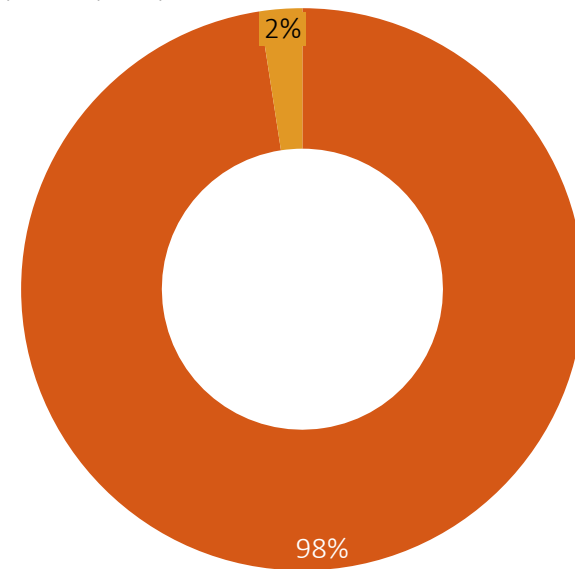

FORT SMITH

REGIONAL AIRPORT

Vacation Destination Analysis

Vacation Destination Analysis: Survey Results

Q. What is your home Zip Code?

Primary Survey Response Area

Q. What is your home zip code?

Outside Primary Survey Response Area

Within Primary Survey Response Area

- Most survey respondents live near the Fort Smith Regional Airport (FSM).

Vacation Destination Analysis: Survey Results

Q. On average, how many vacations do you take per year that require out-of-state travel?

Vacation Destination Analysis: Survey Results

Q. What are your top five favorite vacation destinations?

Top 10 Favorite Vacation Destinations

- 329 Survey respondents, each selected up to five favorite vacation destinations.
- Respondents mentioned more than 240 unique vacation destinations.
- The top three mentioned vacation destinations mentioned were Orlando, FL followed by New York City, NY and Destin, FL.
- When destinations were grouped into areas, the “panhandle” was the favorite for vacations. Specific destinations mentioned include Destin FL, Pensacola FL, Gulf Shores AL, Panama City Beach FL, Fort Walton Beach FL, Orange Beach AL, Santa Rosa FL, Dauphin Island AL; in total, the area collected 145 responses, 59% more than Orlando, FL.